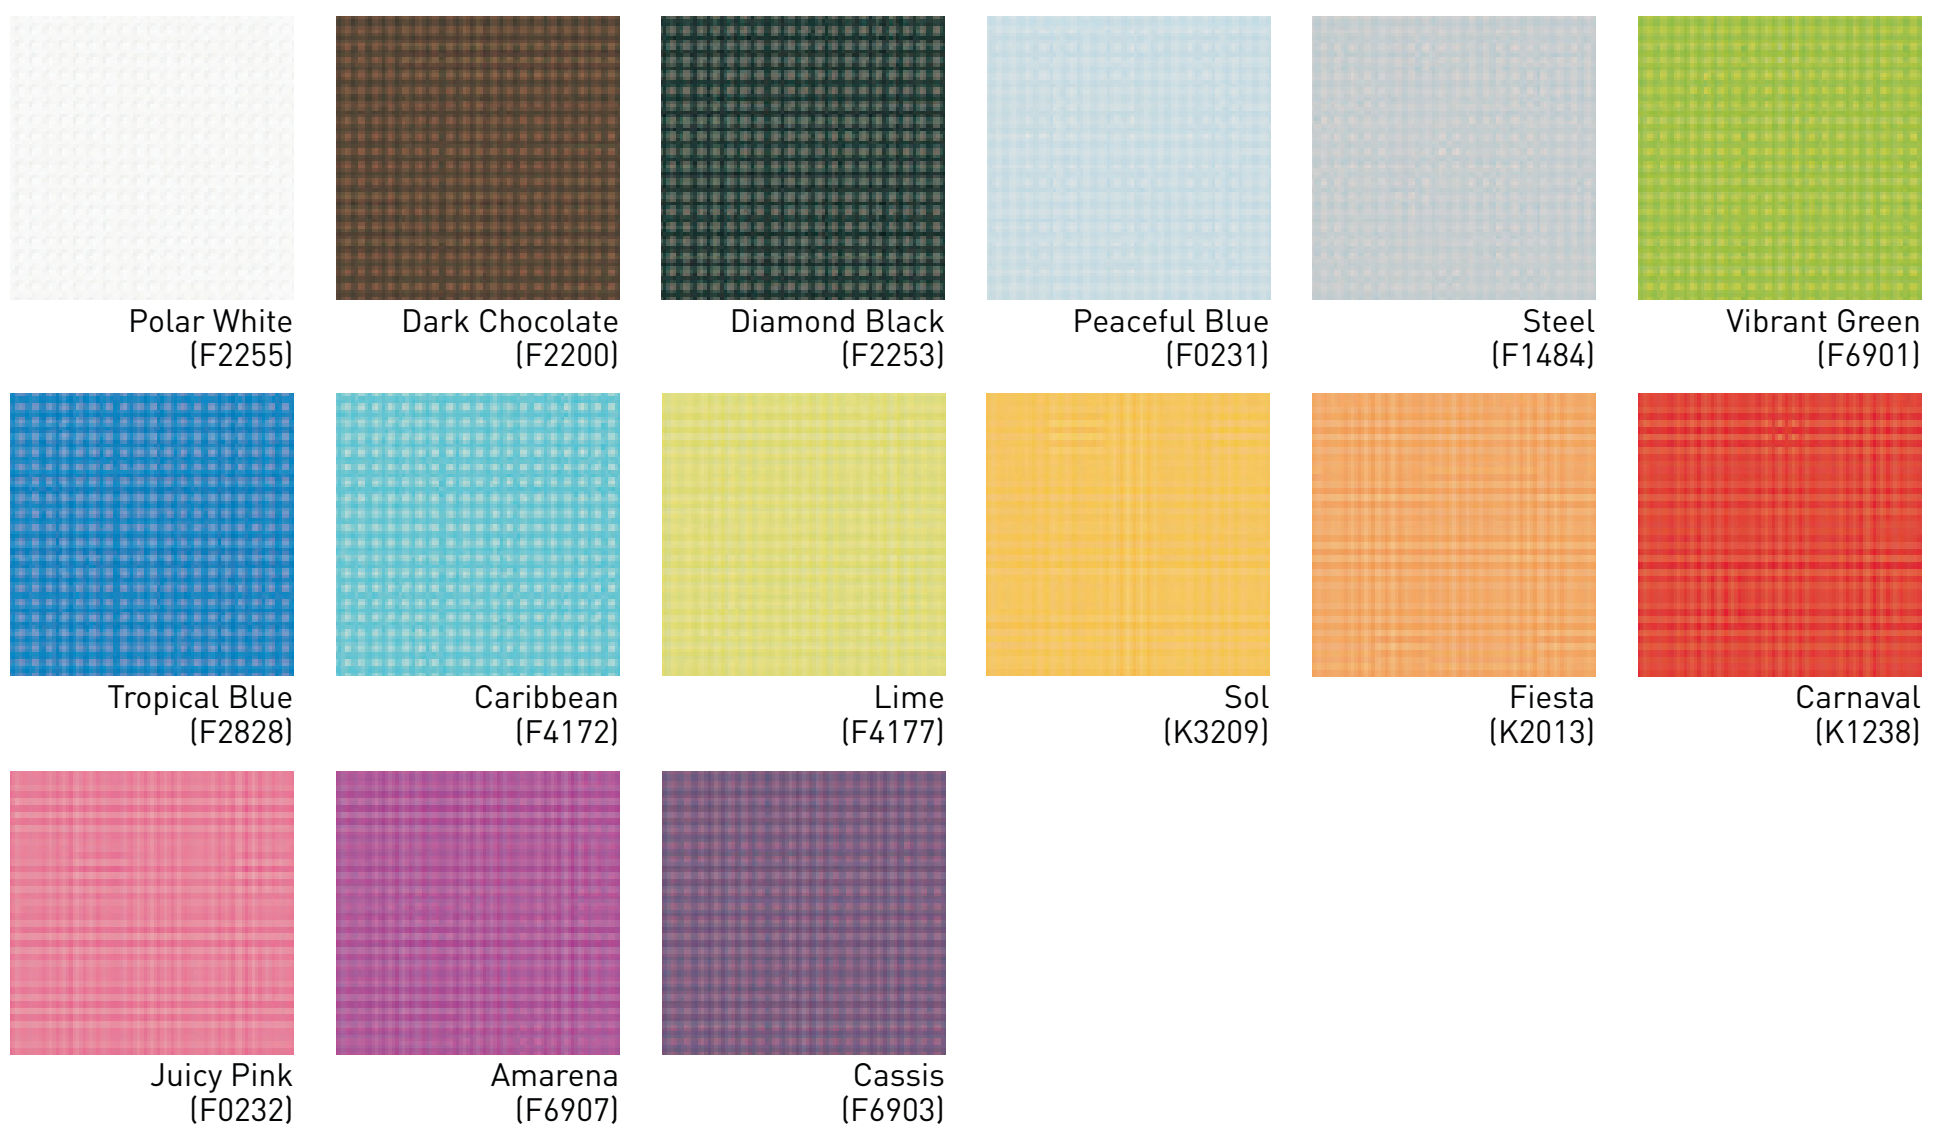

THE LOCKERS COLOR RANGE
HPL FORMICA FANTASY
RIGATO

FOREMAN[®]
FITNESS PRODUCTS

MICRODOT

SCULPTED

PREMIUM PATTERNS

PATTERNS