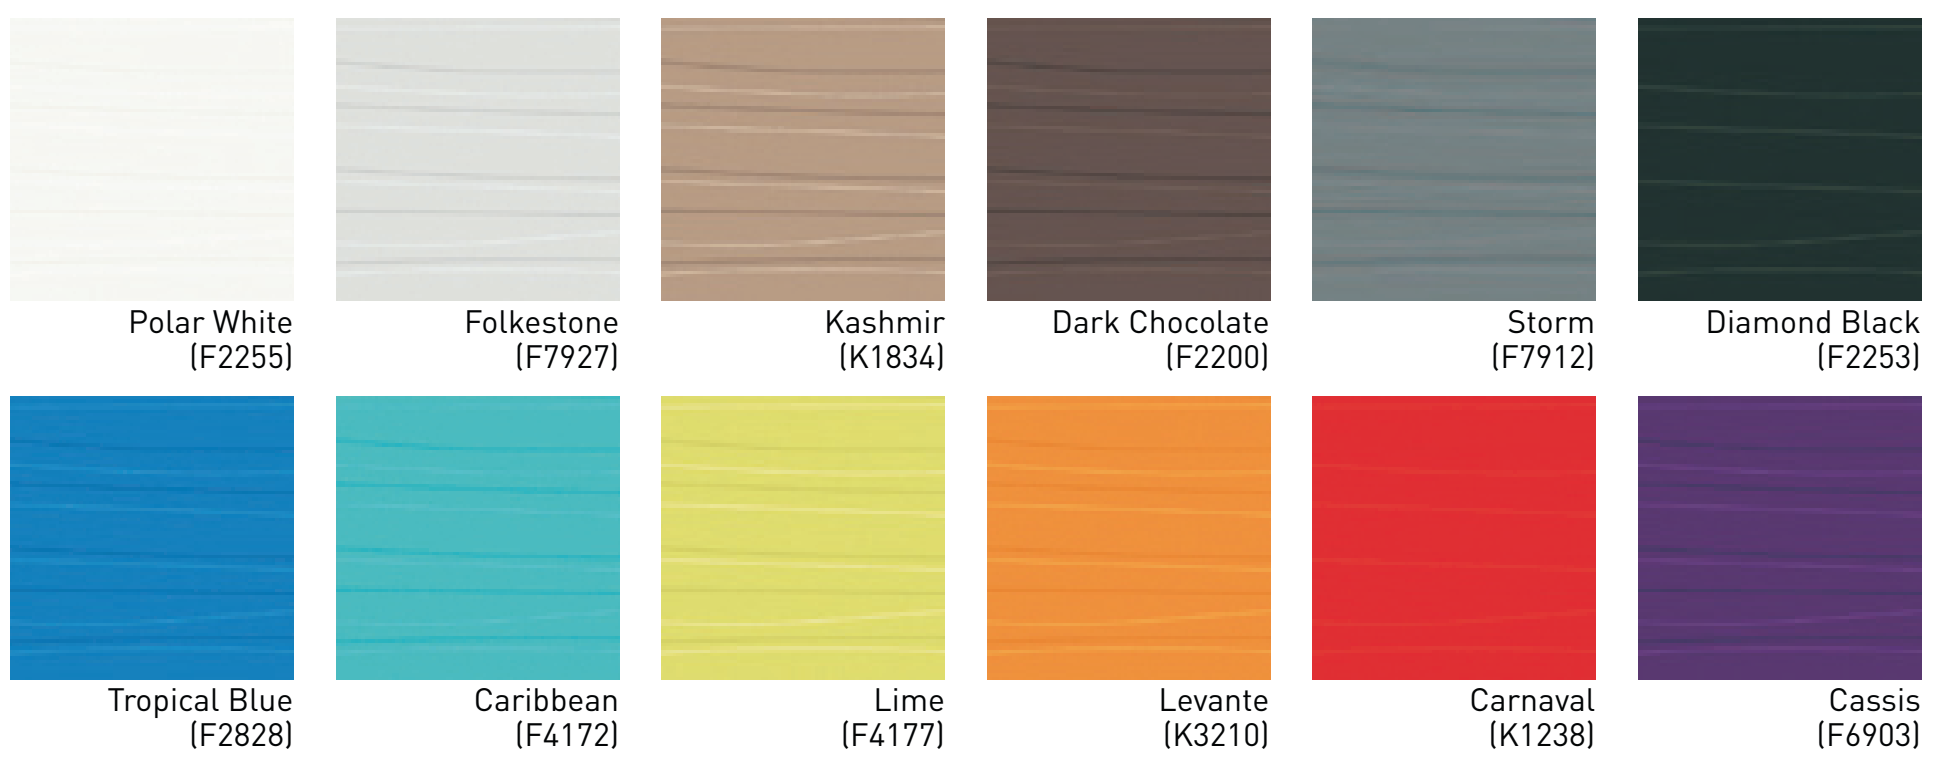

THE LOCKERS COLOR RANGE
HPL FORMICA FANTASY
RIGATO

FOREMAN[®]
FITNESS PRODUCTS

MICRODOT

SCULPTED

PREMIUM PATTERNS

PATTERNS